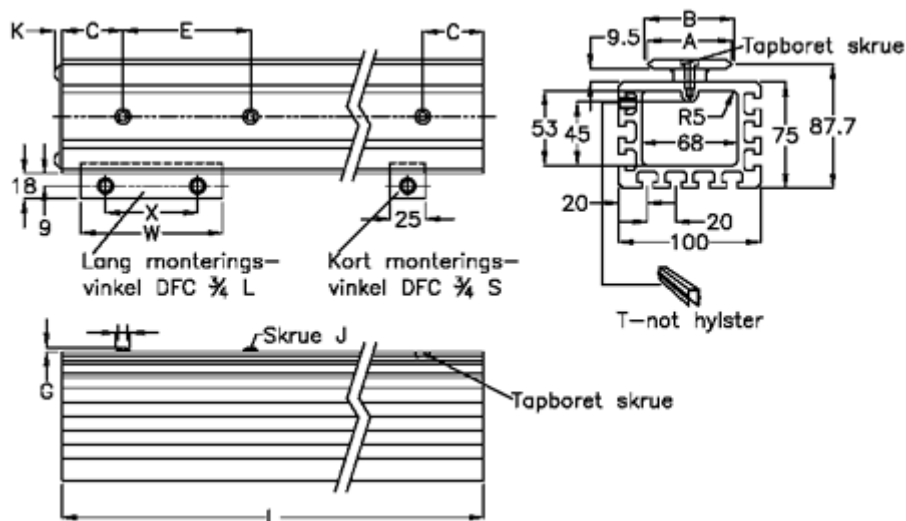

Article number: 057132966

Description: Hepco GV3 slide beam SB M 44 L2966 P3

Measures

A	= 44	K	= 5.5
B	= 45.58	L	= 2966
C	= 43	Long mounting angle	= DFC4S
E	= 90	Precision type	= P3
For bearing	= AU 44 34	Short mounting angle	= DFC4L
G	= 3.3	W	= 100
H	= 10.5	Weight kg/1000	= 10.0
J	= M6	x	= 65